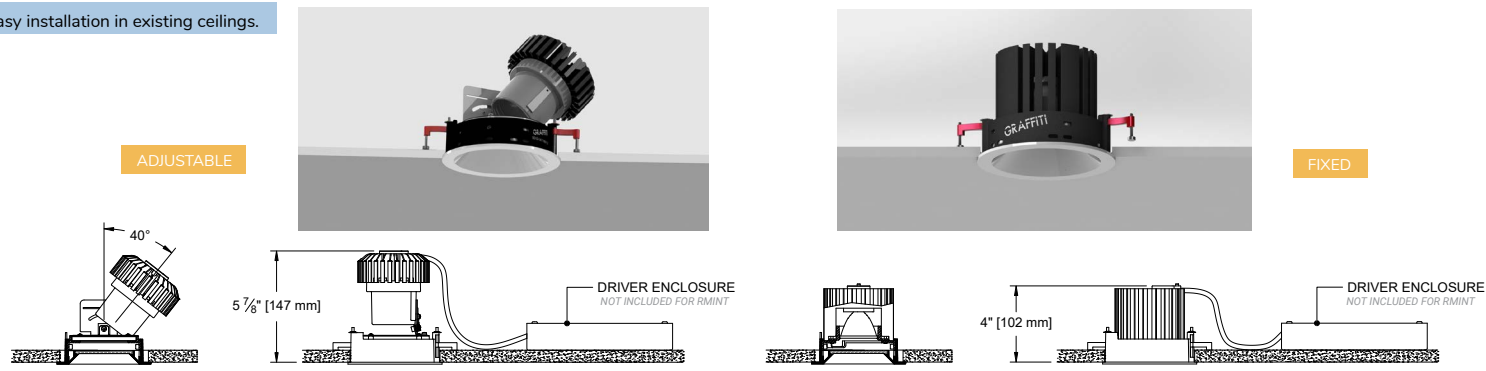

[Read Fixture Care & Maintenance Guidelines](#)

Lens Guide

[View Lens Guide](#)

INFORMATION- HOUSING

RETROFIT

For easy installation in existing ceilings.

IC/NIC/CCP

For projects requiring housings or IC rated fixtures.

1287 Hanger Bars comes standard with fixed and adjustable housing (see below for hanger bar dimensions).

ADJUSTABLE All Drivers

FIXED C1/C2 Drivers, EldoLED, TruPhase™

FIXED LUTRON/ELDO Drivers

PAN

For new construction applications not requiring a housing.