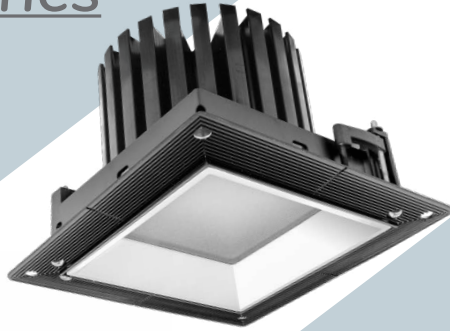

Project Name:

Specifier:

Distributor:

Quantity:

Type:

Signature:

GR-O Series

LED

Lighting

Solutions

GRO Series in low to medium ceiling heights typically found in residential, commercial or retail applications. GR-O Series fixtures utilize a wider aperture lens to maximize light spread and minimizing light cut-off. The Graffiti™ fixtures provide cost effective LED lighting solutions. As the creative spirit of its name implies, Graffiti™ systems provide all the quality SLI has grown famous for over the last 25 years, but at reduced lead times, affordable price points and innovative technologies that will liberate your creative flair.

THERMAL MANAGEMENT: Proprietary high performance aluminum black heatsink for maximum LED life

ADJUSTABLE/FIXED SPECIFICATIONS

MOUNTING - Recessed in architectural ceiling. Butterfly brackets and Hanger bars included with housing and mounting pans.

- **RM** - Open fixture for retrofit for remodel in existing ceilings
- **IC** - Housing for new construction where insulation comes in contact with fixture
- **NIC** - Housing for new construction where IC not required
- **NP** - For New construction
- **DP** - Pan for dropped ceilings
- **BP** - Pan for metal studs
- **CP** - Chicago Plenum

HOUSING - C1/C2 Fixed housing is smaller size than Lutron/EldoLED Fixed housing [See Details on pg. 3](#)

TRIM - One piece die cast aluminum, flanged or flangeless trim with a 1/2" regress bevel and overlap for flange. Available for wet locations.

*Accommodates up to 1" ceiling thickness as standard

- **ZT/ZST** - for use in plaster/GWB ceilings
- **FT/FST** - for use in architectural ceilings

Extension Clips available upon request (TEX2)

ELECTRICAL

1. **Standard 0-10v (C1)** Dimming down to 1%
   - **TRIAC/ELV (C2)** Dimming down to 1%
   - **0-10v (E1)** Logarithmic Dimming down to 0.1%
   - **Dali-2 (E2)** Dimming down to 0.1%
   - **0-10v (E3)** Linear Dimming down to 0.1%
   - **Lutron Hi-lume EcoSystem 1% (LTB)** Hi-lume 1% with Fade-to-Black (former H-Series) digital EcoSystem Driver
   - **TruPhase™ (TR2)** 2 wire Phase Dimming down to 0.1% *available up to 20W (compatibile with forward and reverse phase dimmers)
   - **EM Pack** Dimming driver with emergency battery backup
2. All drivers are field replaceable*

Specifier/Installer is responsible for testing & validating compatibility of any control equipment used. Additional conductors may be required depending on dimming system.

LED

- **CZ- Citizen** 2400K / 2700K / 3000K / 3500K / 4000K, 90+CRI, 50+R9
- **AD- Ambient Dim™** 3000 to 1900K / 3000 to 2200K / 2700 to 2200K, 97 CRI

LENS/OPTICS - Interchangeable reflector provides multiple beam patterns. Field-changeable optics. [View Lens Guide](#)

- **Spot (15°)** • **Narrow (24°)** • **Flood (38°)** • **Wide Flood (60°)**

Optional lenses available for aperture include Solite and Veiling Acrylic. Accepts two optical accessories and an optional trim mounted lens.

FINISH - Black powder paint housing. Aperture trim available in white as standard. Can be field painted to match ceiling finish.

WARRANTY - 5 year limited on LED and driver. [View Terms and Conditions](#)