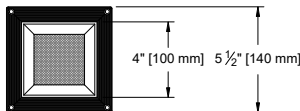

Lens

91A = Solite 79A = Frosted None

INFORMATION- TRIM

ROUND/ FLANGED

ROUND / FLANGELESS

SQUARE / FLANGED

SQUARE / FLANGELESS

Photometrics