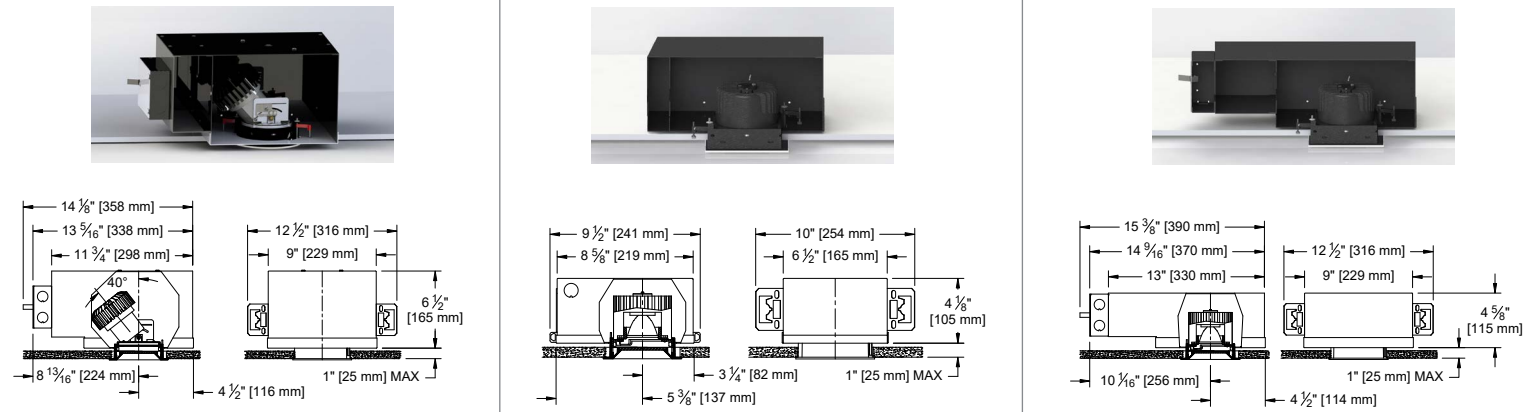

[Read Fixture Care & Maintenance Guidelines](#)

Lens Guide

[View Lens Guide](#)

INFORMATION- HOUSING

RETROFIT

For easy installation in existing ceilings.

IC/NIC/CCP

For projects requiring housings or IC rated fixtures.

1287 Hanger Bars comes standard with fixed and adjustable housing (see below for hanger bar dimensions).

ADJUSTABLE All Drivers

FIXED C1/C2 Drivers, EldoLED, TruPhase™

FIXED LUTRON/ELDO Drivers

PAN

For new construction applications not requiring a housing.