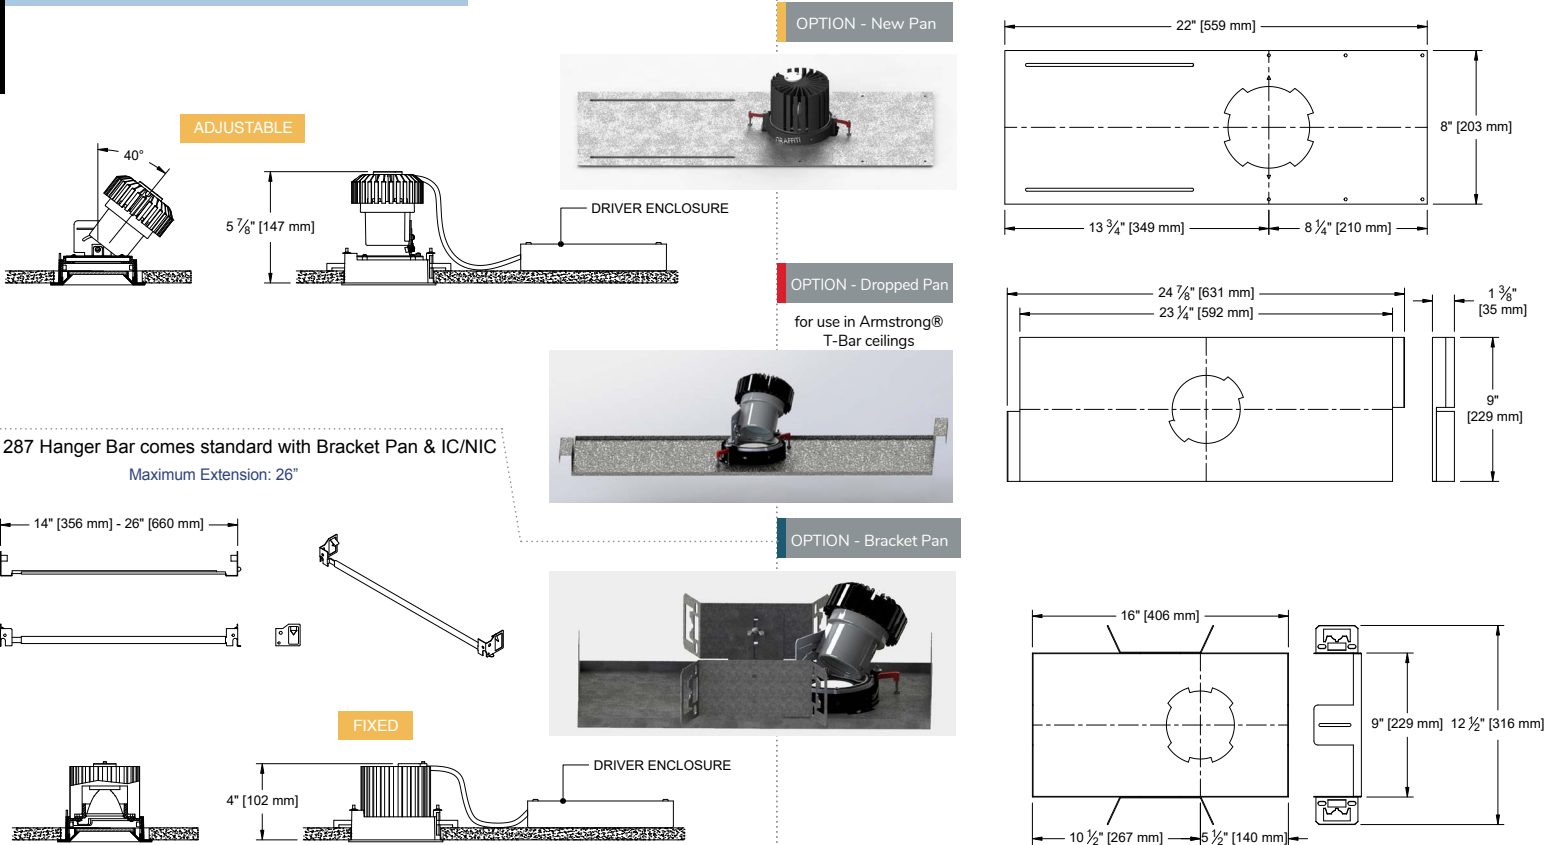

HOUSING - C1/C2 Fixed housing is smaller size than Lutron/EldoLED Fixed housing [See Details on pg. 3](#)

TRIM - One piece die cast aluminum, flanged or flangeless trim with a 1/2" regress bevel and overlap for flange. Available for wet locations.

[Read Fixture Care & Maintenance Guidelines](#)

Lens Guide

[View Lens Guide](#)

INFORMATION- HOUSING

RETROFIT

For easy installation in existing ceilings.

IC/NIC/CCP

For projects requiring housings or IC rated fixtures.

1287 Hanger Bars comes standard with fixed and adjustable housing (see below for hanger bar dimensions).

ADJUSTABLE All Drivers

FIXED C1/C2 Drivers, EldoLED, TruPhase™

FIXED LUTRON/ELDO Drivers

PAN

For new construction applications not requiring a housing.

1287 Hanger Bar comes standard with Bracket Pan & IC/NIC
Maximum Extension: 26"