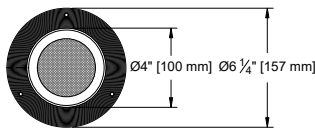

Lens

91A = Solite 79A = Frosted None

INFORMATION- TRIM

ROUND/ FLANGED

ROUND / FLANGELESS

SQUARE / FLANGED

SQUARE / FLANGELESS

Photometrics